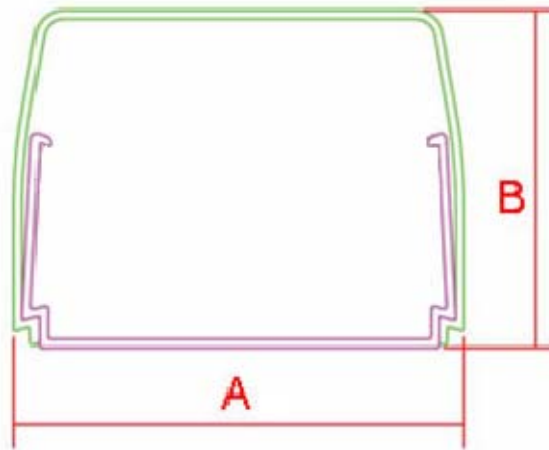

ODRJ: Optimal duct reducer joint

ODWR: Optimal duct wall rosette

ODTJ: Optimal duct T-junction

ODEC: Optimal duct end cap

Fast-Clip: Fixation Clip

Protection film

The Optimal duct is available with a protection film on the ducts + fixation rail

Measurements

code	A (mm)	B (mm)	Length (mm)	Packing box	Code
OD.60	60	40	2000	24 lm	0505.00001.017
OD.80	80	60	2000	16 lm	0505.00101.018
OD.90	90	65	2000	16 lm	0505.00201.018
OD.110	110	75	2000	8 lm	0505.00301.019

The ducts are foreseen of a hole for bolts, every 20 cm:

Material

PVC (U.V.resistant) - Medium impact rigid extrusion grade for various profiles.

Characteristics

Relative Density	1,52	ISO 1183 (gr/cm3)
Softening	ISO 306	
Point (Vicat)	77	5 kg -Celsius
IZOD	> 7	KJ/m2; +23 C (ISO 179)
Tensile strength at yield	40,50	(N/mm2 ;ISO 527-I)
Tensile strength at break	40	(N/mm2 ;ISO 527-I)
Elongation at break	160 %	(ISO 527-I)
Elongation at yield	3,0 %	(ISO 527-I)
Elasticity module at bending	3700	(ISO 178)
Flame Retardant	94 V0	UL 94

The data given above are typical results from tests done in the laboratory.

M1 rated

Available colours: White 9003 (U.V. resistant)

Packing information

Ducts:

Code	Packing box	volume box	Packing PAL
OD.60	24m / box	205 x 18 x 17 cm	864 m
OD.80	16m / box	205 x 24 x 18 cm	384 m
OD.90	16m / box	205 x 30 x 18 cm	288 m
OD.110	8m / box	205 x 24 x 14 cm	256 m