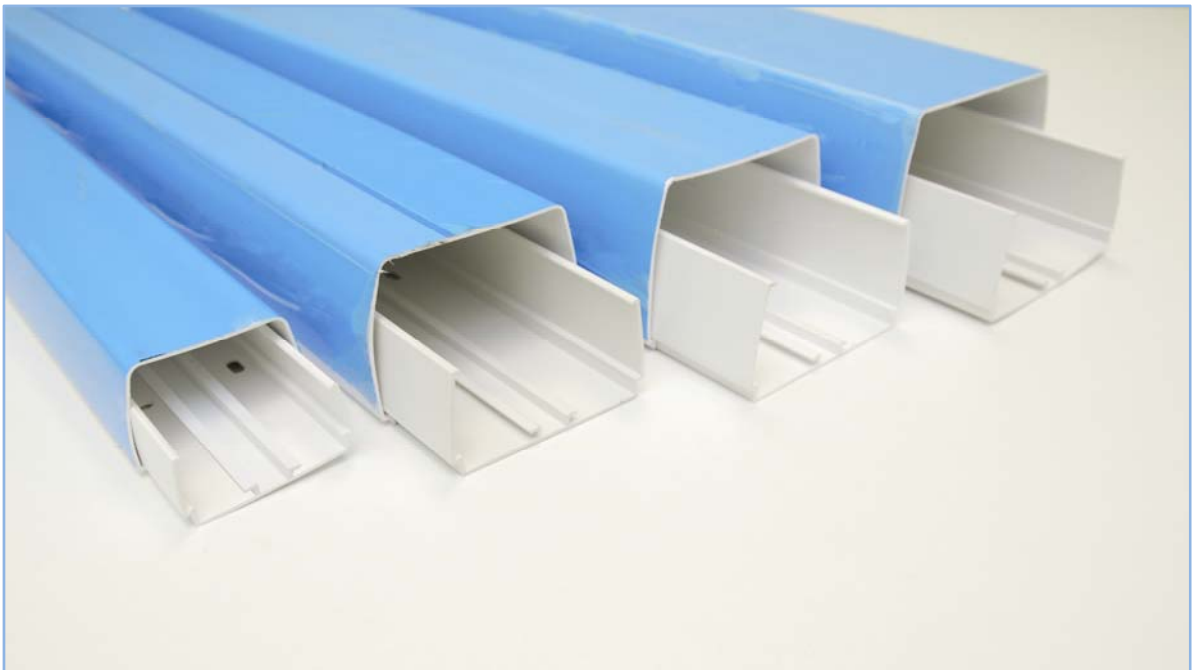

ODIC Optimal duct in-corner 90°

ODOC Optimal duct corner out 90°

ODTJ Optimal duct T-junction

ODRJ Optimal duct reducer

ODC Optimal duct connect

ODWR Optimal duct wall rosette

ODWC Optimal duct wall cover

ODEC Optimal duct end cap

Photos

Ducts:

Accessories:

ODWC: Optimal duct wall cover

ODC: Optimal duct connection

ODFE: Optimal duct flat elbow

ODIC: Optimal duct in-corner

ODOC: Optimal duct out-corner

The data given above are typical results from tests done in the laboratory.

M1 rated

Available colours: White 9003 (U.V. resistant)

Packing information

Ducts:

Code	Packing box	volume box	Packing PAL
OD.60	24m / box	205 x 18 x 17 cm	864 m
OD.80	16m / box	205 x 24 x 18 cm	384 m
OD.90	16m / box	205 x 30 x 18 cm	288 m
OD.110	8m / box	205 x 24 x 14 cm	256 m